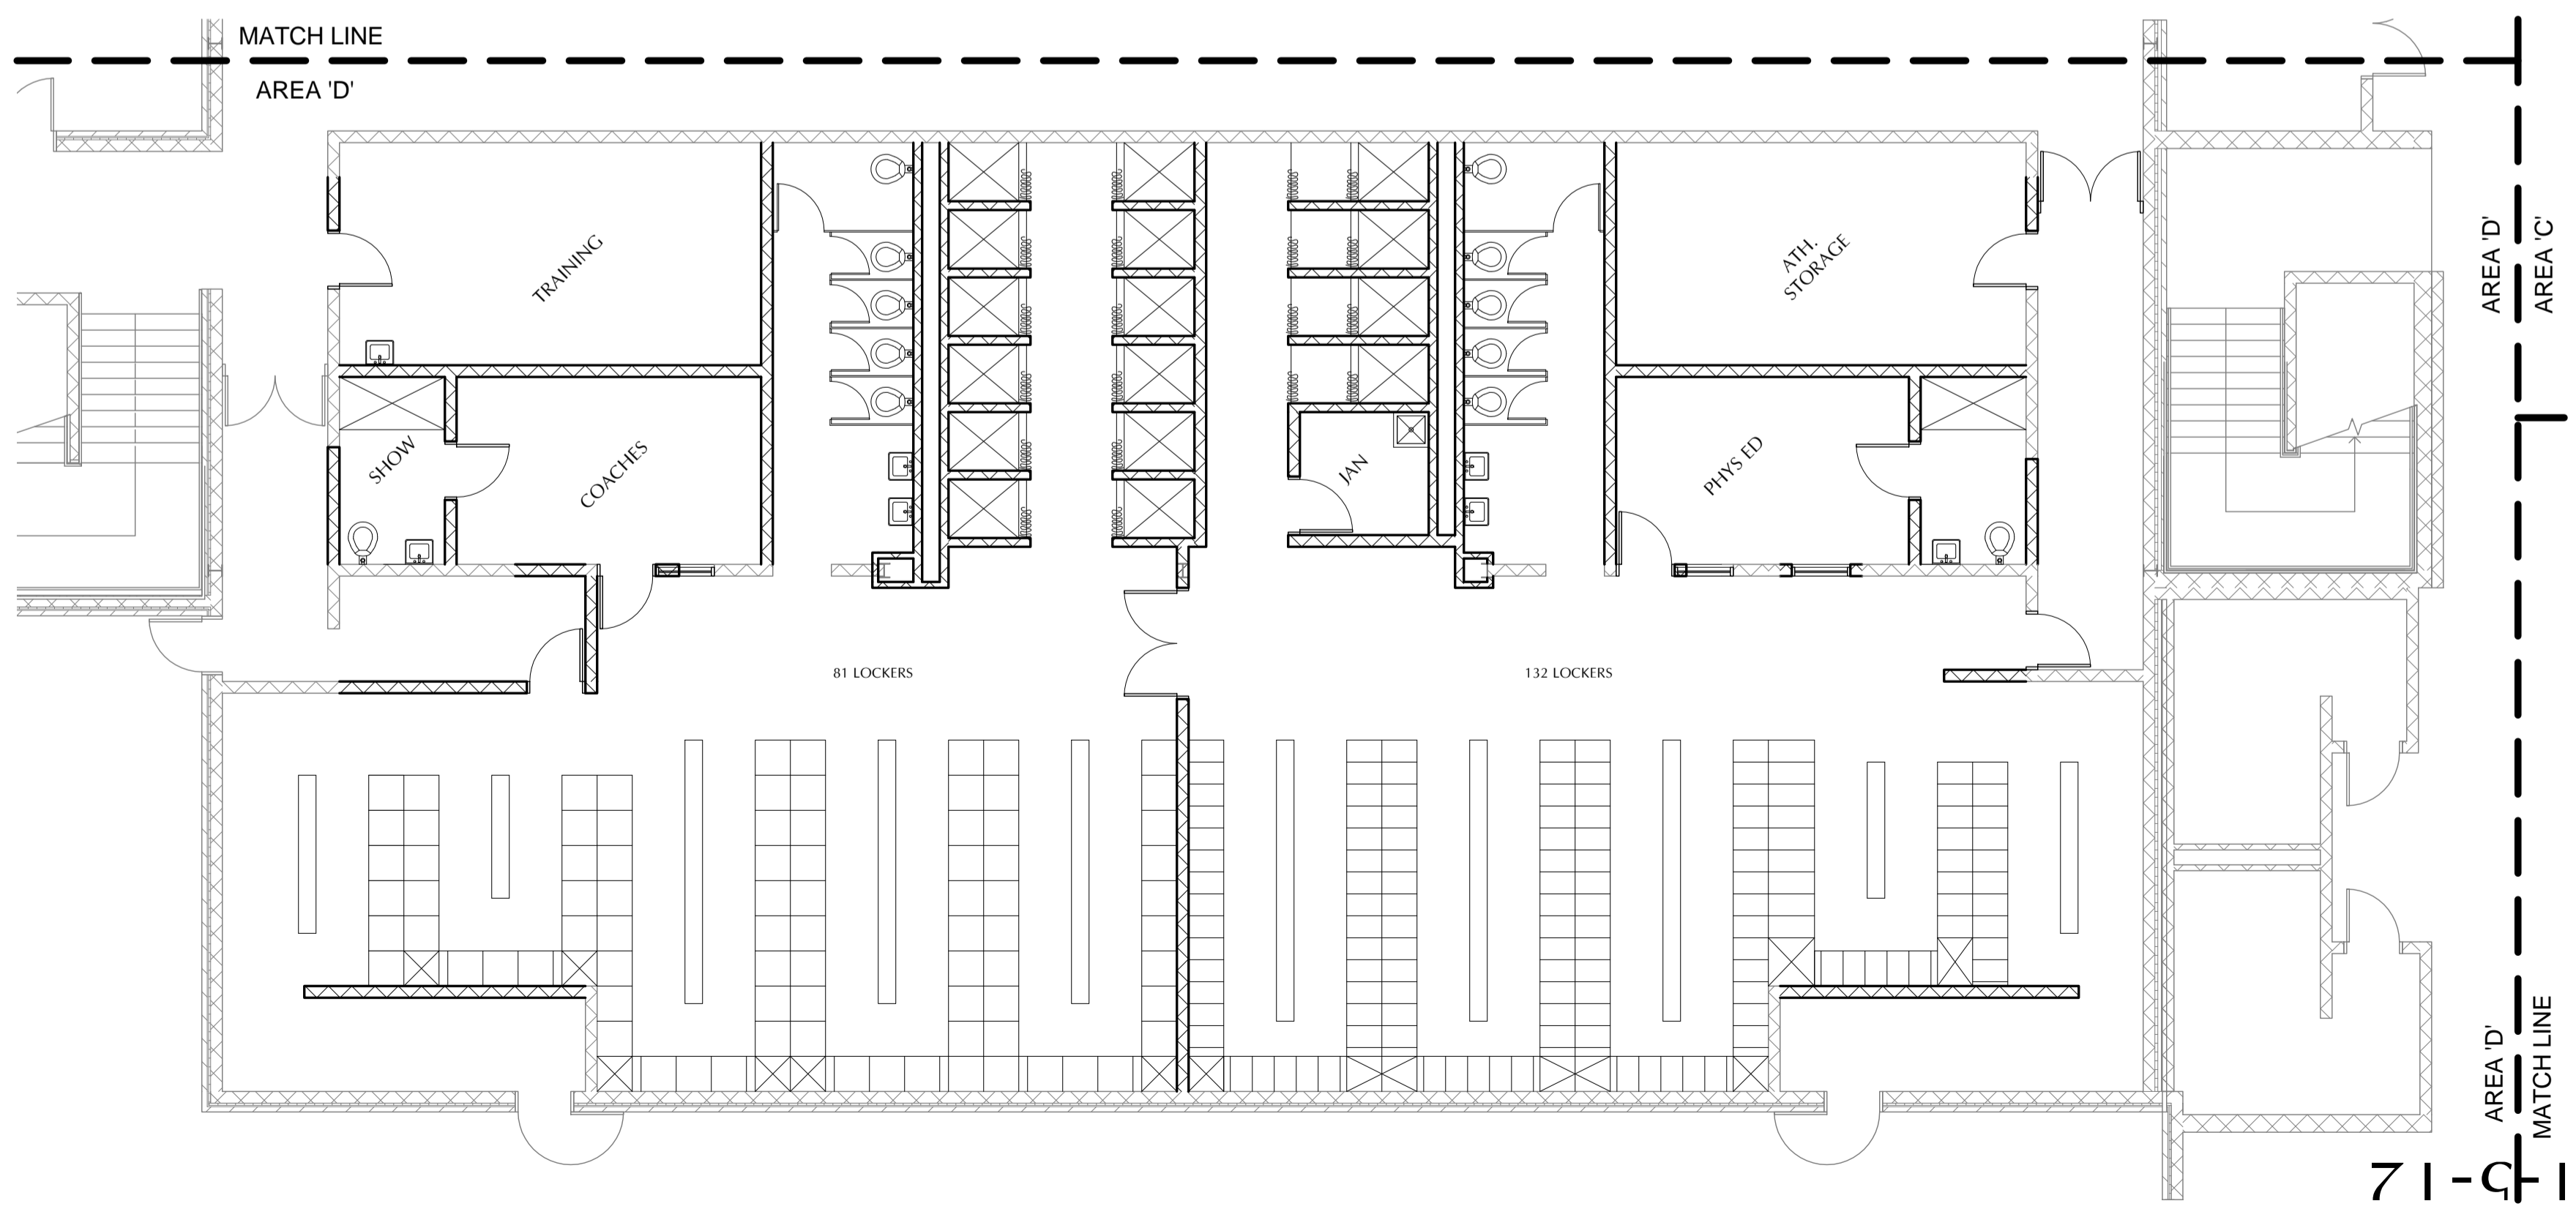

1 First Floor Boys Locker Room
Remodel
SCALE: 1/8" = 1'-0"

2 First Floor Girls Locker Room
Remodel
SCALE: 1/8" = 1'-0"

71-91